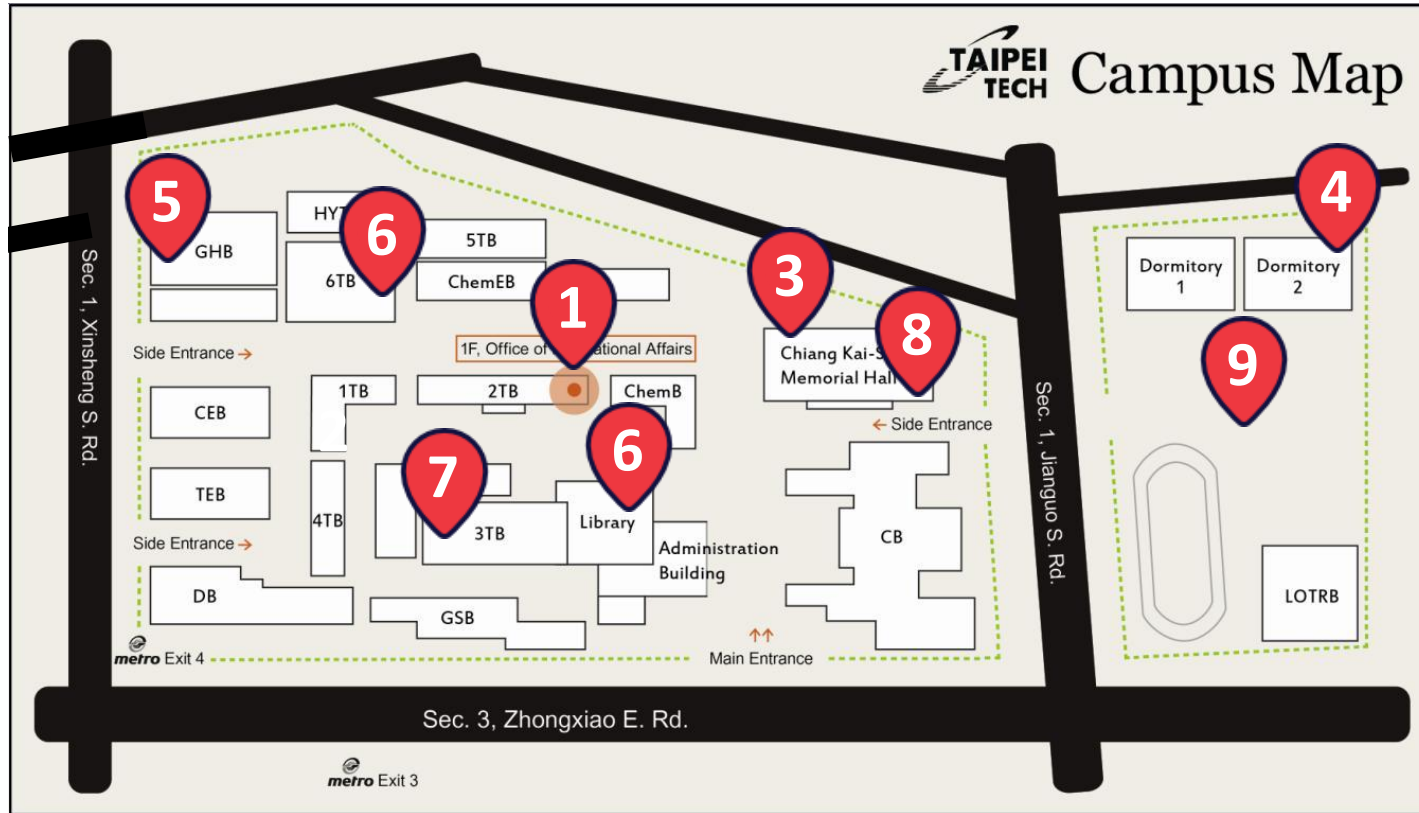

Taipei Tech at a Glance - Campus Map

1 International Office

2

3

4

5

6

Library

7

8

9

Gym/ Weightroom, Billiard Room, Basketball, Ping-Pong, Badminton Court, Track and field