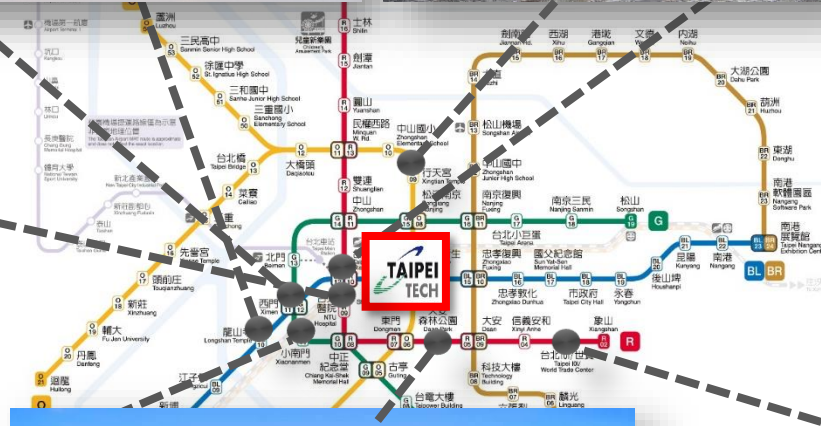

# Taipei Tech at a Glance - Best Location

# Taipei Tech at a Glance - Best Location

Ximending

Lungshan Temple

Xingtian Temple

Taipei Main Station

National Taiwan University Hospital

National Immigration Agency

Daan Forest Park